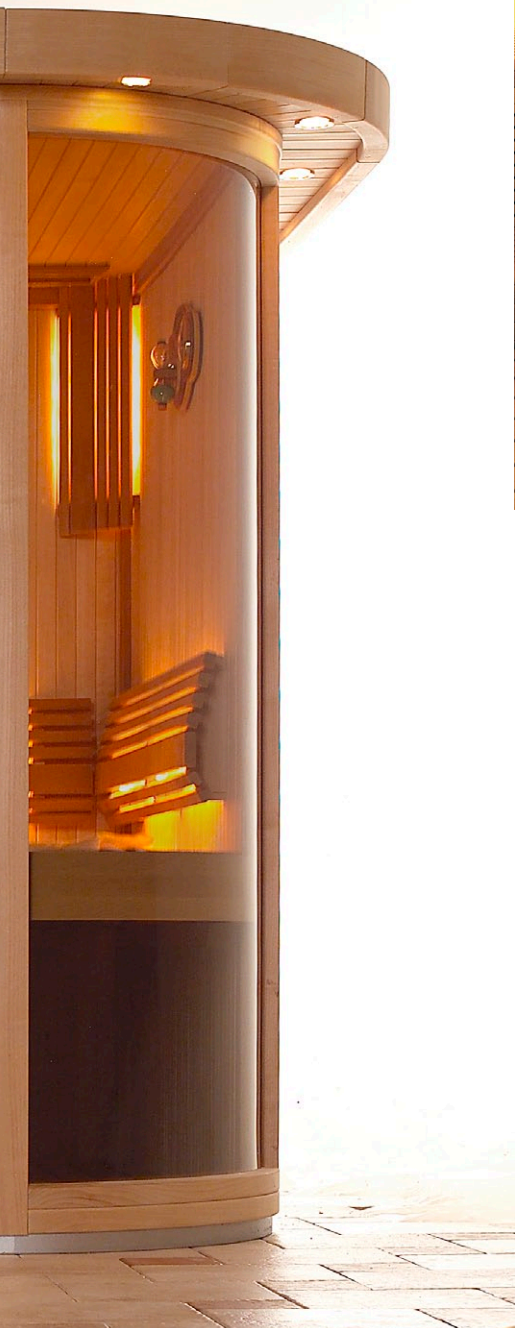

# TYLÖ®

S A U N A S

S H O W E R S

S T E A M B A T H S

Vital Vision, here with optional extra equipment such as TV, DVD player and refrigerator.

## Vital Vision sauna room.

Vital Vision is without a doubt the most exclusive of all our prefabricated sauna rooms. With its specially selected materials, boldly innovative design and generously equipped features, Vital Vision raises the standard in any relaxation suite to the level of a custom-made sauna room.

The most striking feature is the rounded bar section in solid beech with a front of brushed aluminium. The bar is a pleasure to behold, at the same time as it is eminently practical with all its shelves and compartments, bottle rack and room for a small fridge, flatscreen TV and DVD player. Recessed downlights in the decorative soffit spread a gentle light over this natural focal point. Large expanses of glass in beautiful wooden frames keep bathers in touch with what is going on outside.

Inside, you are welcomed by the beautifully sculpted sauna benches and skirting panels, the comfortably contoured backrests and the gentle glow of the concealed lighting. This is a setting that turns every sauna into an experience to be remembered – and leaves every sauna bather feeling invigorated and exhilarated.