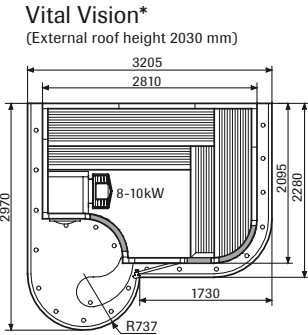

Freedom of choice is yours – by design.

Here you have a bird's eye view of all our complete, prefabricated sauna rooms. You can see sizes, the correct location of the sauna heater and the layout of the interior fittings. All our sauna rooms can also be installed mirror fashion (except Vital Vision). You can also see which standard wall sections can be replaced by glazed sections. For the sake of clarity we also indicate the optimum heater output for each of the rooms.

All you need to do is measure, compare and decide which sauna room is the best for you.

* Interior can not be installed mirror fashion.