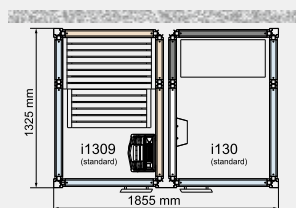

Twin 130/1309/w