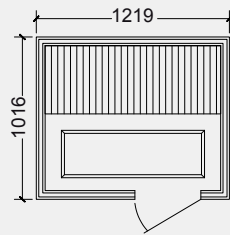

(Art. 9080 2000)

Steam and heat-resistant design, suitable for recessed installation. 50 W output. Installation size: Ø 117 mm, depth 60 mm. Supplied in pairs.

Loudspeaker B

(Art. 9080 3000)

As above, 50 W, but for surface mounting. Size: 230 x 145, depth 165 mm. Supplied in pairs.

Prime+ 99

1-person
914 x 914 x 1940 (mm)
(WxDxH)

Prime+ 1210

2-person
1016 x 1219 x 1940 (mm)
(WxDxH)

Prime+ 1611

3-person
1118 x 1626 x 1940 (mm)
(WxDxH)

Prime+ 1313/c

3-person
1321 x 1321 x 1940 (mm)
(WxDxH)