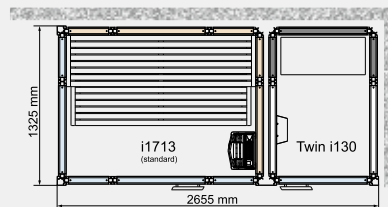

Twin 130/1713