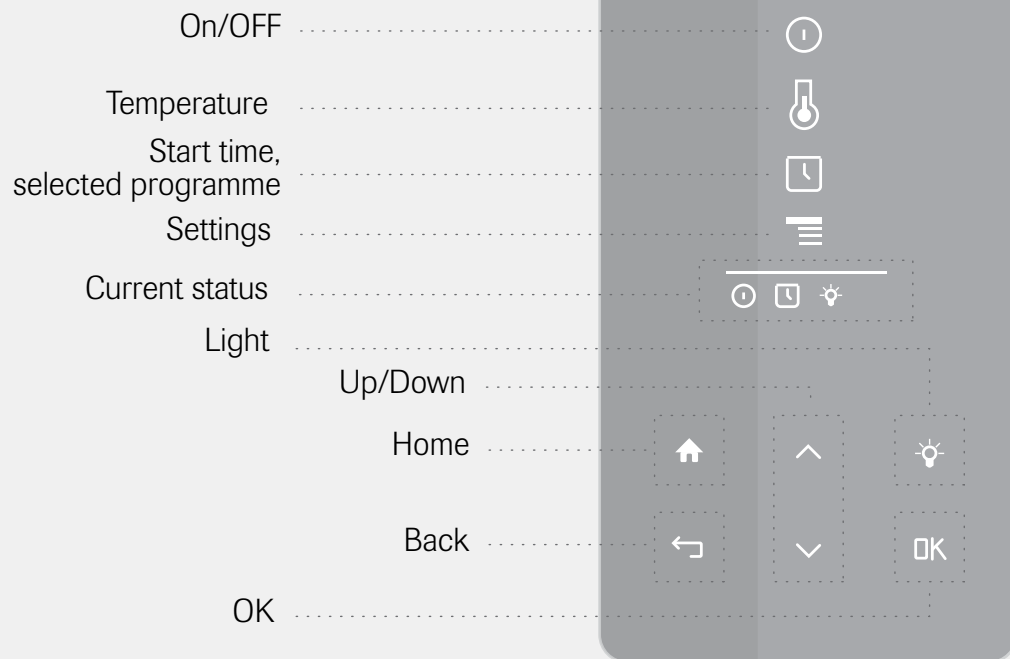

Steam column tx202/w

The new tx202/w steam column is a freestanding steam column with both steam and shower as standard. The steam column makes it possible to convert a niche into a complete steam room and can be combined with associated glass sections, steam door and plastic domes. The column includes both a handheld and a main sprinkler head, as well as a steam head. The main shower head can be attached vertically, from 2180 mm to 1960 mm, as well as swivel to the right and left. The minimum installation size is 2140 mm. The column is also equipped with shelves for storage as well as Tylö's new h1 control panel, which operates the steam column via touch-control.

The product range includes:

Steam column tx202/w (Art. 8900 8140)

Control panel h1

Electronic control panel, equipped with touch-control that not only displays the temperature and running time, but can also be programmed to start up to 24 hours in advance and run for between 0 and 23 hours. The control panel allows you to regulate lighting in the sauna, set the maximum temperature, switch between Fahrenheit and Celsius, use a 12-hour or 24-hour format, set different languages, and more advanced settings and test options.

Tylö h1 control panel can replace Tylö's CC10, EC50 and CC50 models.

Size: 140 x 80 mm, depth 19 mm. (Art. 7200 1020)

Functions

With Tylö's h1 control panel, adjusting your sauna or steam bath can be performed simply and attractively.