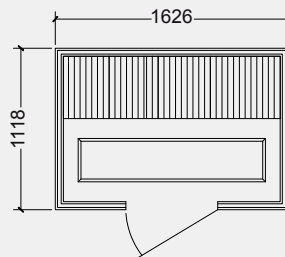

Prime+ 99

1-person
914 x 914 x 1940 (mm)
(WxDxH)

Prime+ 1210

2-person
1016 x 1219 x 1940 (mm)
(WxDxH)

Prime+ 1611

3-person
1118 x 1626 x 1940 (mm)
(WxDxH)

Prime+ 1313/c

3-person
1321 x 1321 x 1940 (mm)
(WxDxH)

Prime+ 1811

3-person
1118 x 1829 x 1940 (mm)
(WxDxH)

Prime+ 1814

4-person
1422 x 1829 x 1940 (mm)
(WxDxH)

Prime+ 1515/c

4-person
1524 x 1524 x 1940 (mm)
(WxDxH)

Tylö dealers