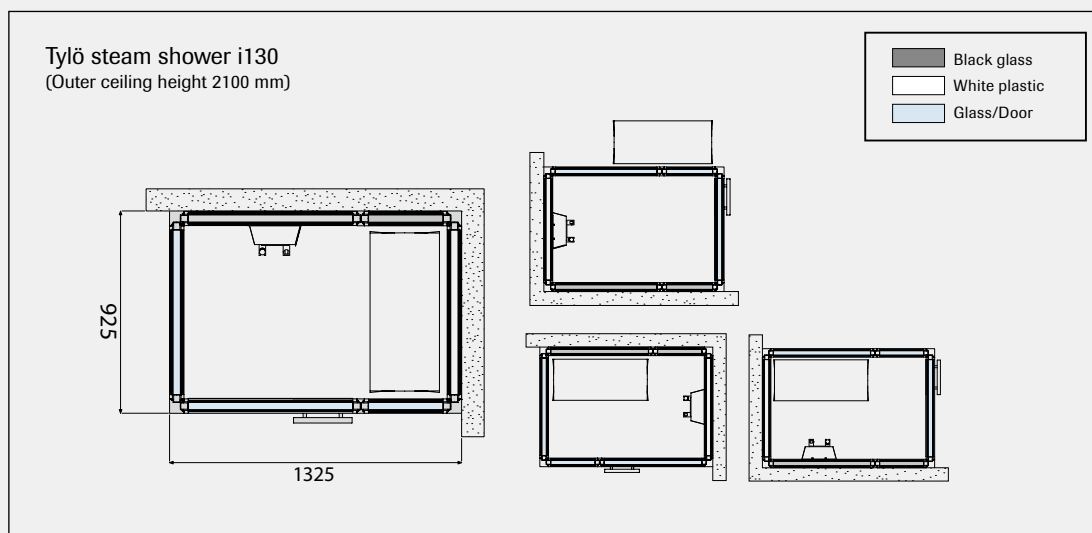

Your freedom of choice is part of our design plans

Walls, glass sections and doors can be assembled in a variety of different ways. The walls can be installed reversed, and configured in many different ways to suit the layout of your particular bathroom. You can also place all the interior fittings wherever you wish.