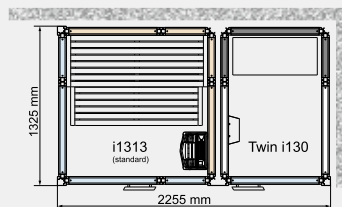

Twin Impression

(External roof height 2100 mm)

Impression Twin offers many new and exciting layouts for a wide choice of installation options. These are just examples of layouts.

Twin 130/1309

Twin 130/1313