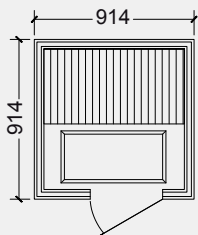

(Art. 9080 2000)

Steam and heat-resistant design, suitable for recessed installation. 50 W output. Installation size: Ø 117 mm, depth 60 mm. Supplied in pairs.

Loudspeaker B

(Art. 9080 3000)

As above, 50 W, but for surface mounting. Size: 230 x 145, depth 165 mm. Supplied in pairs.

Prime+ 99

1-person
914 x 914 x 1940 (mm)
(WxDxH)

Prime+ 1210

2-person
1016 x 1219 x 1940 (mm)
(WxDxH)

Prime+ 1611

3-person
1118 x 1626 x 1940 (mm)
(WxDxH)

Prime+ 1313/c

3-person
1321 x 1321 x 1940 (mm)
(WxDxH)