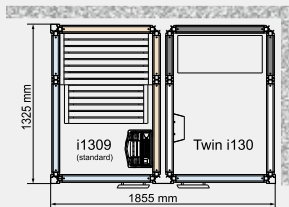

Twin Impression

(External roof height 2100 mm)

Impression Twin offers many new and exciting layouts for a wide choice of installation options. These are just examples of layouts.

Twin 130/1309

Twin 130/1313