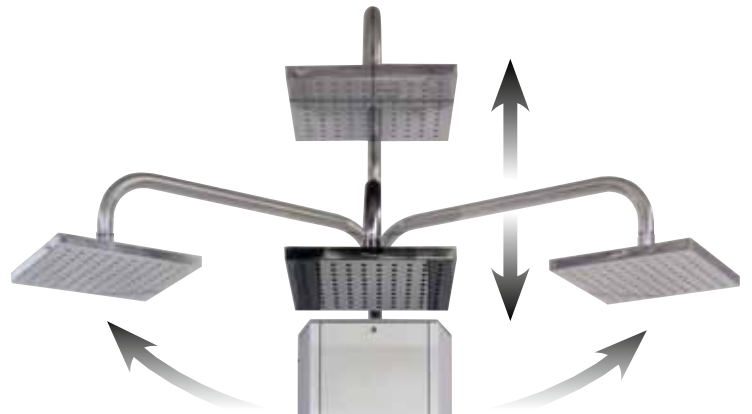

Tylö's steam bath with shower is now available with a floor tray. The structure is made entirely of cast marble, an extremely stable material with a surface finish that ensures good water run-off.

The floor tray has adjustable feet and an integral water trap. The tray entails an additional height of 100 mm, producing a total external height of 2200 mm for an Impression. The tray is also supplied with a cup for waste water that is mounted on the steam head. The cup protects the tray and guarantees its function.

The product range has been specially designed to convert an existing niche into a steam room, and comprises a steam column, glass sections and a 60g glass door.

Steam column tx202/g

Tylö's steam column tx202/g is a truly flexible solution developed specially to convert a niche into a steam room. The actual steam column can easily be combined with suitable glass sections and a steam door to achieve a fully tailored solution. The steam column is controlled with the control panel on the outside and is fitted on the inside with a steam head and a handheld shower. The steam column is also available as a pure steam column with no shower, called t202/g.

Steam column tx202/w

The new tx202/w steam column is a freestanding steam column with both steam and shower as standard. The steam column makes it possible to convert a niche into a complete steam room and can be combined with associated glass sections, steam door and plastic domes. The column includes both a handheld and a main sprinkler head, as well as a steam head. The main shower head can be attached vertically, from 2180 mm to 1960 mm, as well as swivel to the right and left. The minimum installation size is 2140 mm. The column is also equipped with shelves for storage as well as Tylö's new h1 control panel, which operates the steam column via touch-control.