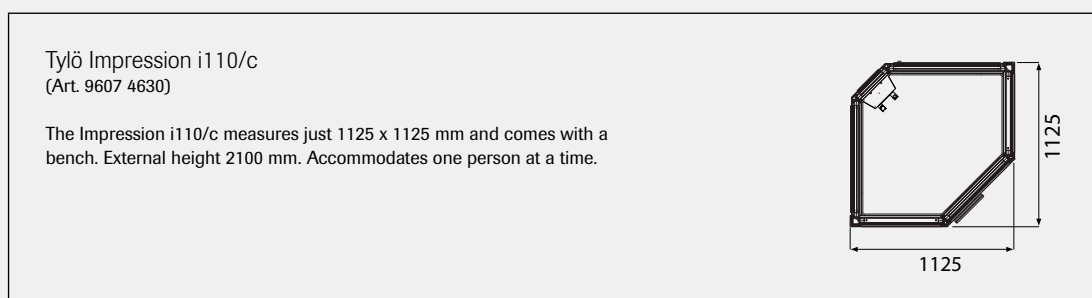

Your freedom of choice is part of our design plans

Walls, glass sections and doors can be assembled in a variety of different ways. The walls can be installed reversed, and configured in many different ways to suit the layout of your particular bathroom. You can also place all the interior fittings wherever you wish.