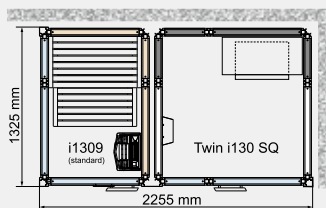

Twin Impression

(External roof height 2100 mm)

Impression Twin offers many new and exciting layouts for a wide choice of installation options. These are just examples of layouts.

Twin 130/1309

Twin 130/1313

Twin 130/1713

Twin 130/1309/w

Twin 130/1313/w

Twin 130/1713/w

Twin 130 SQ/1309

Twin 130 SQ/1313

Twin 130 SQ/1713

Impression Sauna