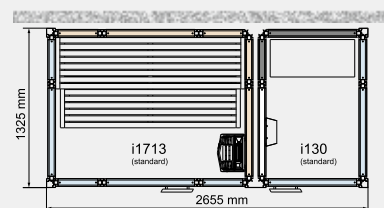

Twin 130/1713/w