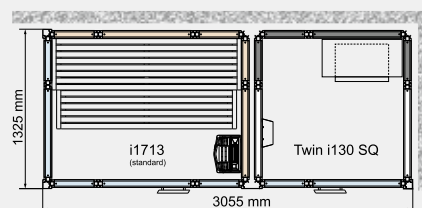

Twin 130 SQ/1713