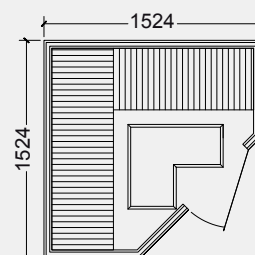

Prime+ 99

1-person
914 x 914 x 1940 (mm)
(WxDxH)

Prime+ 1210

2-person
1016 x 1219 x 1940 (mm)
(WxDxH)

Prime+ 1611

3-person
1118 x 1626 x 1940 (mm)
(WxDxH)

Prime+ 1313/c

3-person
1321 x 1321 x 1940 (mm)
(WxDxH)

Prime+ 1811

3-person
1118 x 1829 x 1940 (mm)
(WxDxH)

Prime+ 1814

4-person
1422 x 1829 x 1940 (mm)
(WxDxH)

Prime+ 1515/c

4-person
1524 x 1524 x 1940 (mm)
(WxDxH)

Tylö dealers