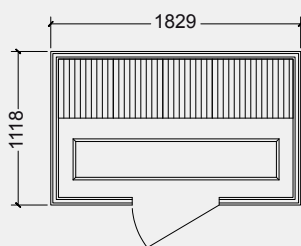

Prime+ 99

1-person
914 x 914 x 1940 (mm)
(WxDxH)

Prime+ 1210

2-person
1016 x 1219 x 1940 (mm)
(WxDxH)

Prime+ 1611

3-person
1118 x 1626 x 1940 (mm)
(WxDxH)

Prime+ 1313/c

3-person
1321 x 1321 x 1940 (mm)
(WxDxH)

Prime+ 1811

3-person
1118 x 1829 x 1940 (mm)
(WxDxH)

Prime+ 1814

4-person
1422 x 1829 x 1940 (mm)
(WxDxH)

Prime+ 1515/c

4-person
1524 x 1524 x 1940 (mm)
(WxDxH)

Tylö dealers