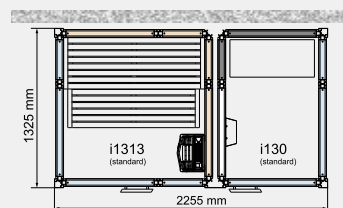

Twin 130/1313/w