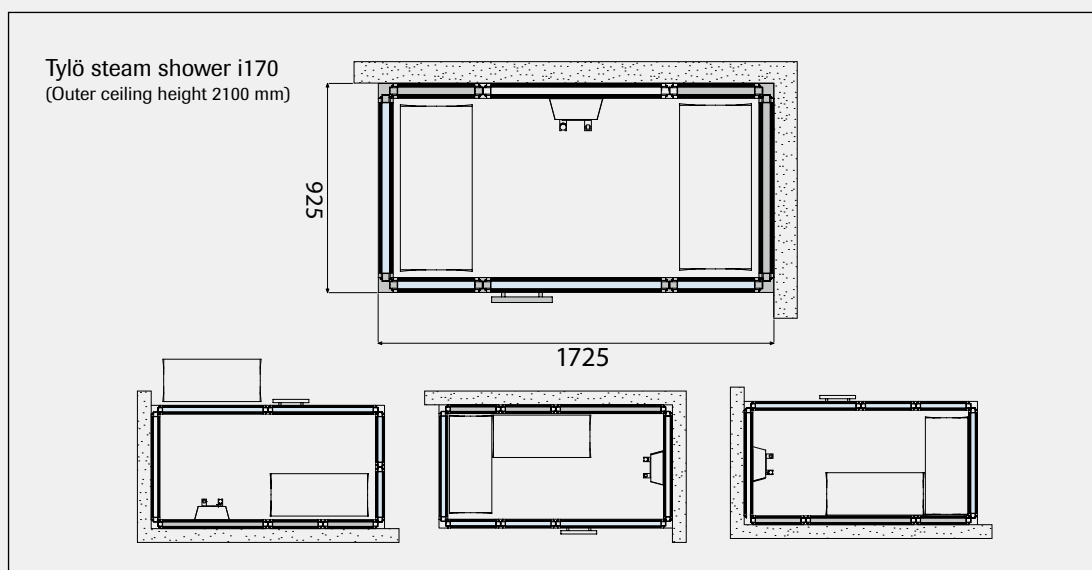

Your freedom of choice is part of our design plans

Walls, glass sections and doors can be assembled in a variety of different ways. The walls can be installed reversed, and configured in many different ways to suit the layout of your particular bathroom. You can also place all the interior fittings wherever you wish.