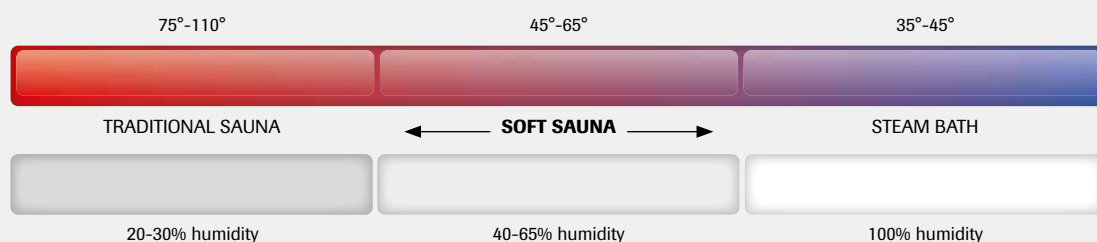

What's your temperature?

Soft Sauna picks up where traditional saunas leave off. Some people prefer a hot and quick sauna; others prefer to linger for a longer period in mild temperatures to enjoy the gentle steam and aromatic fragrances. See here which temperatures and options are ideal for you and your moment.