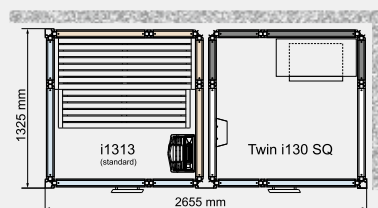

Twin Impression

(External roof height 2100 mm)

Impression Twin offers many new and exciting layouts for a wide choice of installation options. These are just examples of layouts.

Twin 130/1309

Twin 130/1313

Twin 130/1713

Twin 130/1309/w

Twin 130/1313/w

Twin 130/1713/w

Twin 130 SQ/1309

Twin 130 SQ/1313

Twin 130 SQ/1713

Impression Sauna