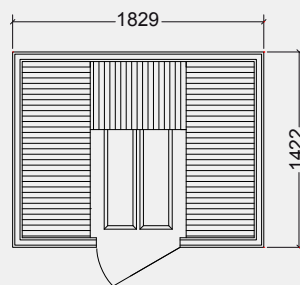

(Art. 9080 2000)

Steam and heat-resistant design, suitable for recessed installation. 50 W output. Installation size: Ø 117 mm, depth 60 mm. Supplied in pairs.

Loudspeaker B

(Art. 9080 3000)

As above, 50 W, but for surface mounting. Size: 230 x 145, depth 165 mm. Supplied in pairs.

Prime+ 99

1-person
914 x 914 x 1940 (mm)
(WxDxH)

Prime+ 1210

2-person
1016 x 1219 x 1940 (mm)
(WxDxH)

Prime+ 1611

3-person
1118 x 1626 x 1940 (mm)
(WxDxH)

Prime+ 1313/c

3-person
1321 x 1321 x 1940 (mm)
(WxDxH)

Prime+ 1811

3-person
1118 x 1829 x 1940 (mm)
(WxDxH)

Prime+ 1814

4-person
1422 x 1829 x 1940 (mm)
(WxDxH)

Prime+ 1515/c

4-person
1524 x 1524 x 1940 (mm)
(WxDxH)

Tylö dealers